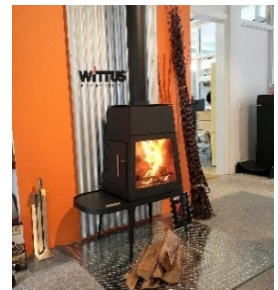

### NEW! Shaker Outdoor Grill

A beautiful grill made of cor-ten steel that compliments Shaker style furniture. The Shaker grill made by Espegard of Norway is durable and can be used outdoors all year long. Designed with an inner chamber that helps conduct the heat and keep the outside of the grill warm to the touch. An air control function helps the fire burn evenly and the

### Stove News

One Stop Shopping with Style

*"The major trend for 2023 is that eco-responsible fireplaces are becoming an intangible reality. Electric fireplaces, water vapor fireplaces, and automatic and secure ethanol burner inserts are the main winners through these profound changes."* ~ AFIRE Design

### Ecclectic Electric Fireplace

An elegant product that is easy to operate, the Orion linear electric wall hanging fireplace by Modern Flames. Available in 5 distinct sizes, with 3 flame patterns & 6

flame color options; all remote control operated. The only thing you need is an electric plug outlet to get the fire roaring. Give us a call at 914-764-5679, for pricing and more product info or visit our showroom at 40 Westchester Avenue in Pound Ridge N.Y. to see the fireplace in action.

### Shaker Wood Stove

The Shaker stove is unique in the wood burning stove arena. Styled after American Shaker furniture, this stove fits into both contemporary and traditional interior settings. A popular choice among designers, the versatile Shaker stove comes in two models, Shaker short or long bench with left and right-side door choice and top or rear vent option. With an efficiency rating of 75%, the Shaker qualifies for the federal tax rebate.