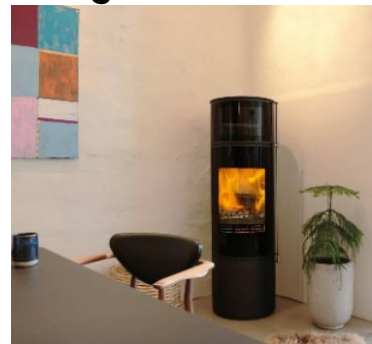

### Lugo Cookstove

Perfect for heating and cooking, the Lugo cookstove is designed with home comfort in mind. Made in the Czech Republic with the finest materials, this fireplace is a sleek addition to every home. Features include a big stainless steel oven that reaches 500°F, an oven thermometer, a drip tray, a positioning grill, and the ability to top or rear vent. The side cladding is available in gray steel, a variety of tile colors, natural stone, and sandstone. *Lugo cookstove in sandstone shown.*

### Omega Chef Cook Stove

Another kitchen wonder, the Omega Chef from Denmark is a kitchen gem. With a baking oven on top and fire box below, this super contemporary stove is perfect for every chef. The stove has a door made entirely of black

glass which gives it a sleek look. Standard features include a self-closing door and a fresh air intake option. All models are available in black steel side cladding. *Omega Chef shown above.*

### Shaker Outdoor grill

Everything outdoors is happening this Spring. The Shaker grill is here for the season. A beautiful product made of cor-ten steel that takes on a natural patina as it weathers when exposed to the elements. The grill comes with a stainless-steel grill rack, a protective screen and a stove pipe with cap. If you want to see one in person,