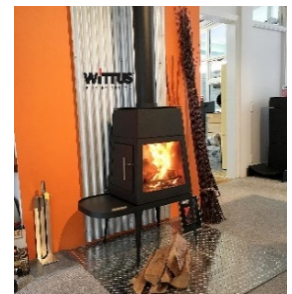

### NEW! Shaker Outdoor Grill

A beautiful grill made of cor-ten steel that compliments Shaker style furniture. The Shaker grill made by Espegard of Norway is durable and can be used outdoors all year long. Designed with an inner chamber that helps conduct the heat and keep the outside of the grill warm to the touch. An air control function helps the fire burn evenly and the

### Stove News

One Stop Shopping with Style

*"The major trend for 2023 is that eco-responsible fireplaces are becoming an intangible reality. Electric fireplaces, water vapor fireplaces, and automatic and secure ethanol burner inserts are the main winners through these profound changes."* ~ AFIRE Design

### Ecclectic Electric Fireplace

An elegant product that is easy to operate, the Orion linear electric wall hanging fireplace by Modern Flames. Available in 5 distinct sizes, with 3 flame patterns & 6

flame color options; all remote control operated. The only thing you need is an electric plug outlet to get the fire roaring. Give us a call at 914-764-5679, for pricing and more product info or visit our showroom at 40 Westchester Avenue in Pound Ridge N.Y. to see the fireplace in action.

### Shaker Wood Stove

The Shaker stove is unique in the wood burning stove arena. Styled after American Shaker furniture, this stove fits into both contemporary and traditional interior settings. A popular choice among designers, the versatile Shaker stove comes in two models, Shaker short or long bench with left and right-side door choice and top or rear vent option. Order one for your showroom today!