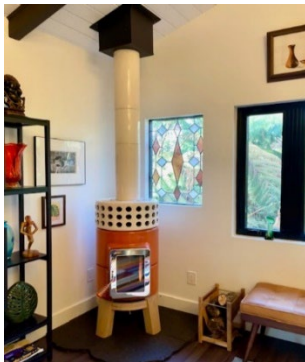

a very happy holiday season and an even happier New Year.

A Warm Start

Beautiful ceramic stoves and awesome home heaters, the Stack stoves from La Castellamonte, Italy. Available in four distinct styles, Slim, Wood, Rim and Long and two heights 44" and 54". See our website for more information or call us at 914-764-5679.

Round Stack Wood 44" with orange base & white top shown above.

New Color Coming Your Way in 2024

The Pantone color of the year is here, set your sights on "Peach Fuzz", A medium based orange tone that will take center stage. "Peach Fuzz awakens our senses to the comforting presence of tactility and cocooned warmth" (Pantone 2024). There are many ways to add color to a room through

accessories. The stove shown above, Round Stack wood in orange and white, is one way to show you know what's hot. See the full collection of stoves on our website www.wittus.com under the Stack stove product listing.

Shaker Wood Burning Stove

Celebrate fire with the Shaker stove. A contemporary wood burning home heater and design classic. Designed by product architect Antonio Citterio, Italy. Available in two models, Shaker short bench or Shaker long bench and left or right side door opening options. *Shaker long left shown here.*