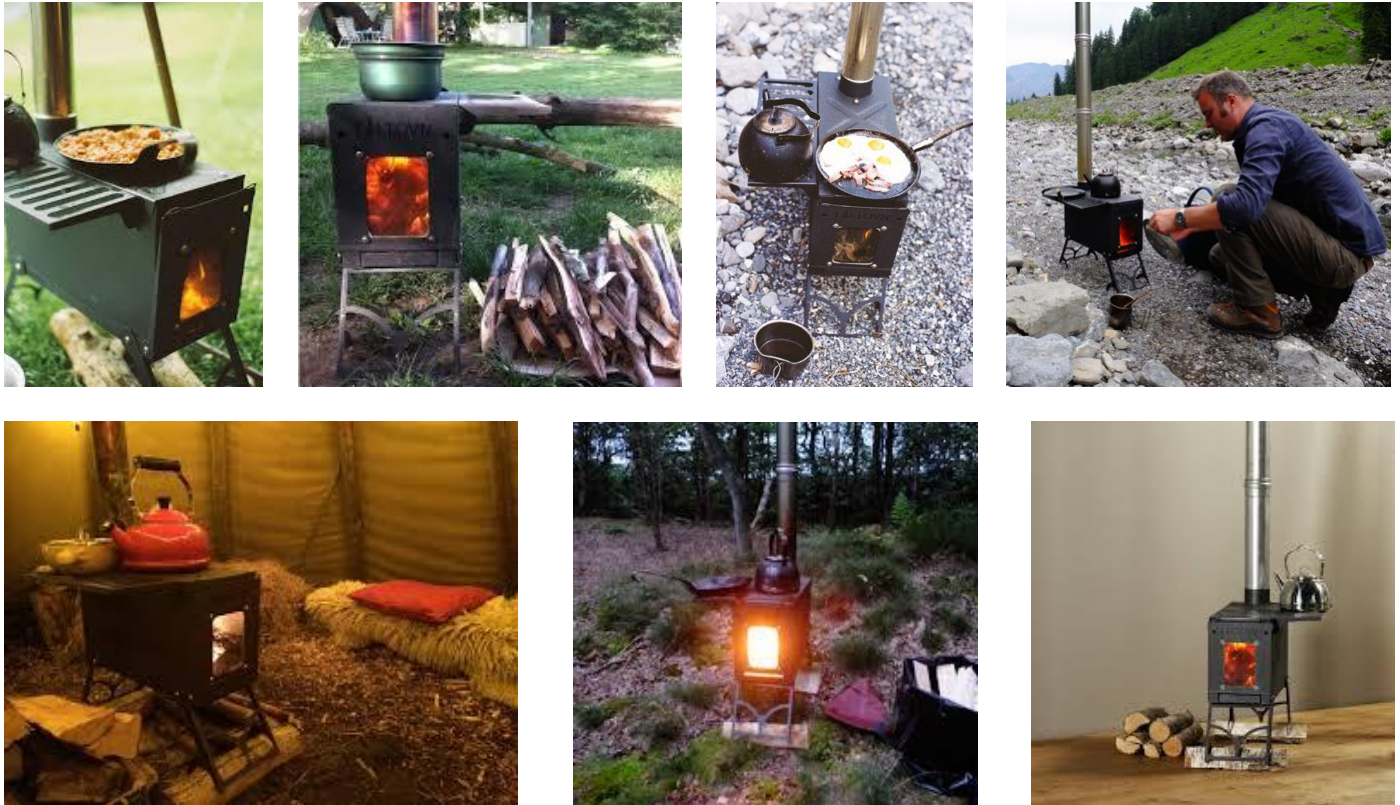

FOR IMMEDIATE RELEASE

Wittus Inc. P.O. Box 120, Pound Ridge NY 10576
T.914.764.5679 F.914.764.0465 www.wittus.com