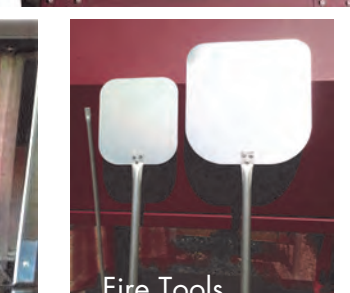

Models

3 models are available to suit every cook's requirements: the Solo, Family, and Professional. The oven size for the Solo is 24" wide x 20" deep, the Family is 24" wide x 24" deep, and the Professional is 24" wide x 35" deep.

Cooking At Its Best

The benefits of this convenient oven are many. You can cook the perfect pizza in about 3 minutes or you can cook meats, fish and vegetables, all with the unique flavoring of a wood burning fire. The high quality stone oven liner heats the food evenly and quickly to perfection. Easy to use, you can have fun trying out all your favorite or new recipes.

The Happy Pizza oven is lightweight and can easily be wheeled anywhere on its trolley cart. The oven can also be placed on a countertop or built into any structure that has room for the chimney to vent out. Included with the oven is the removable oven door, stainless steel shelf, flue pipe and chimney top, wood holder support and plate, fire tools (blower and 2 aluminum paddles), and the trolley base (requires some assembly).

Colors: White, Gray, Green, Yellow, Red, Stainless Steel, Blue, Maroon, or other custom colors.

Wittus Inc.
P.O. Box 120
Pound Ridge NY 10576
T 914.764.5679
F 914.764.0465
www.wittus.com

WITTUS
FIRE BY DESIGN

© 2015 Wittus Inc.

Technical Specifications

Models	Solo	Family	Professional
Wood Consumption	6.5lb/hr 3kg/hr	6.5lb/hr 3kg/hr	6.5lb/hr 3kg/hr
Dimensions— w/d/h	28/24/58" 70/60/148cm	28/28/58" 70/70/148cm	28/39/58" 70/100/148cm
Oven Dimen.— w/d/h	24/20/13" 60/50/33cm	24/24/13" 60/60/33cm	24/35/13" 60/90/33cm
Weight	121lb/55kg	132lb/60kg	176lb/80kg
Paddles (2)	11"/28cm and 7"/18cm square