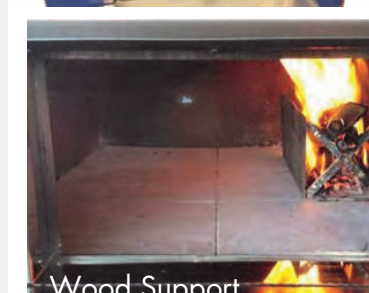

Models

3 models are available to suit every cook's requirements: the Solo, Family, and Professional. The oven size for the Solo is 24" wide x 20" deep, the Family is 24" wide x 24" deep, and the Professional is 24" wide x 35" deep.

Cooking At Its Best

The benefits of this convenient oven are many. You can cook the perfect pizza in about 3 minutes or you can cook meats, fish and vegetables, all with the unique flavoring of a wood burning fire. The high quality stone oven liner heats the food evenly and quickly to perfection. Easy to use, you can have fun trying out all your favorite or new recipes.

The Happy Pizza oven is lightweight and can easily be wheeled anywhere on its trolley cart. The oven can also be placed on a countertop or built into any structure that has room for the chimney to vent out. Included with the oven is the removable oven door, stainless steel shelf, flue pipe and chimney top, wood holder support and plate, fire tools (blower and 2 aluminum paddles), and the trolley base (requires some assembly).

Colors: White, Gray, Green, Yellow, Red, Stainless Steel, Blue, Maroon, or other custom colors.

Wittus Inc.
P.O. Box 120
Pound Ridge NY 10576
T 914.764.5679
F 914.764.0465
www.wittus.com

WITTUS
FIRE BY DESIGN

© 2015 Wittus Inc.

Technical Specifications

Models	Solo	Family	Professional
Wood Consumption	6.5lb/hr 3kg/hr	6.5lb/hr 3kg/hr	6.5lb/hr 3kg/hr
Dimensions— w/d/h	28/24/58" 70/60/148cm	28/28/58" 70/70/148cm	28/39/58" 70/100/148cm
Oven Dimen.— w/d/h	24/20/13" 60/50/33cm	24/24/13" 60/60/33cm	24/35/13" 60/90/33cm
Weight	121lb/55kg	132lb/60kg	176lb/80kg
Paddles (2)	11"/28cm and 7"/18cm square